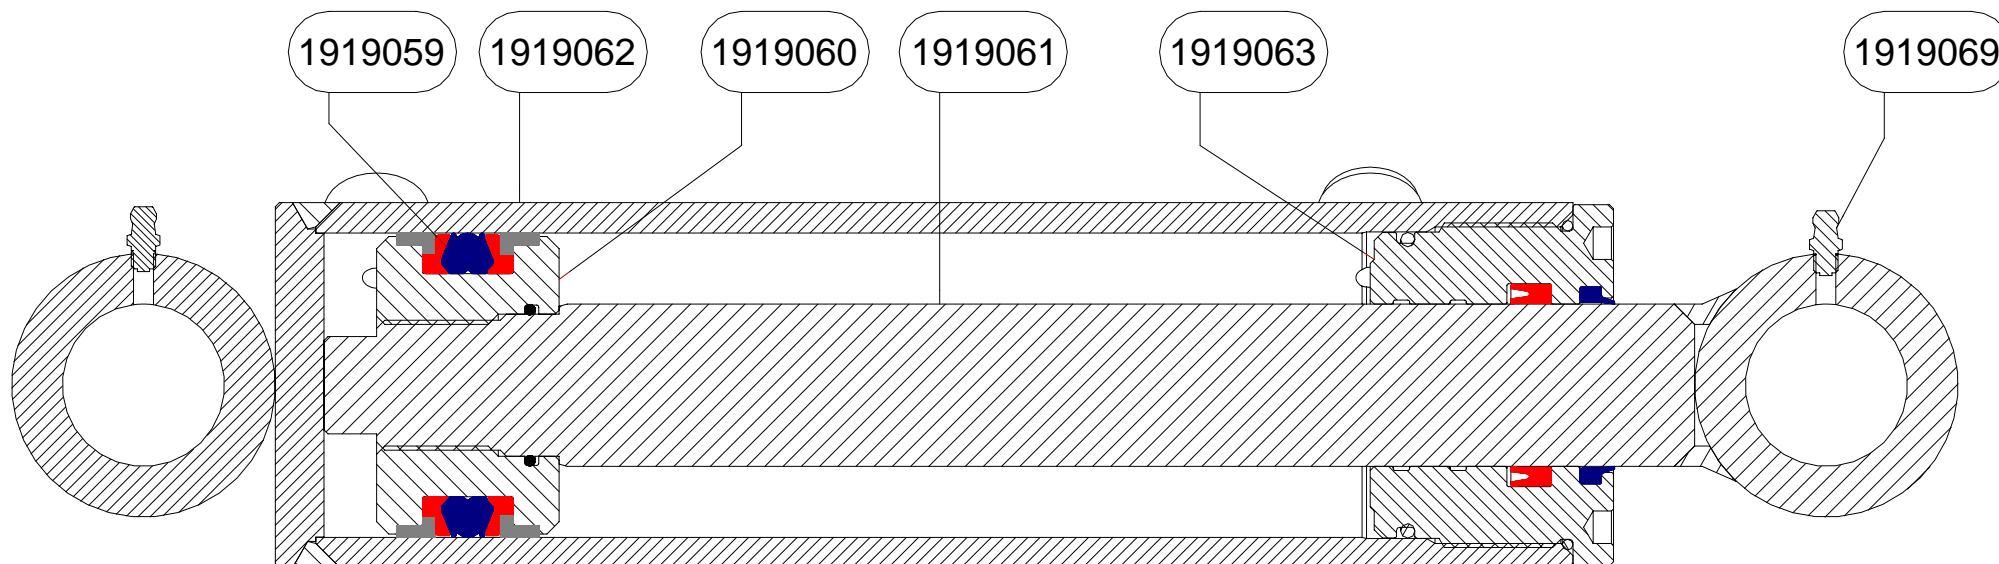

CILINDER BDV

1919007	CYLINDER
1919059	SEAL KIT
1919060	PISTON
1919061	PISTON ROD
1919062	CYLINDER CASING
1919063	HEAD BUSH
1919069	GREASE NIPPLE

BAKKER HYDRAULIC b.v.
 Nijverheidsweg 6 6662 NG Elst
 The Netherlands
 Tel: + 31-481-374757
 Fax: + 31-481-375280

CILINDER BDV

1912003	NON-RETURN VALVE
1919064	COUPLING
1919065	TUBE (SHORT)
1919066	TUBE (LONG)
1919068	BOLT
1919207	BRAKE VALVE
31001020	BOLT
31001025	SEAL