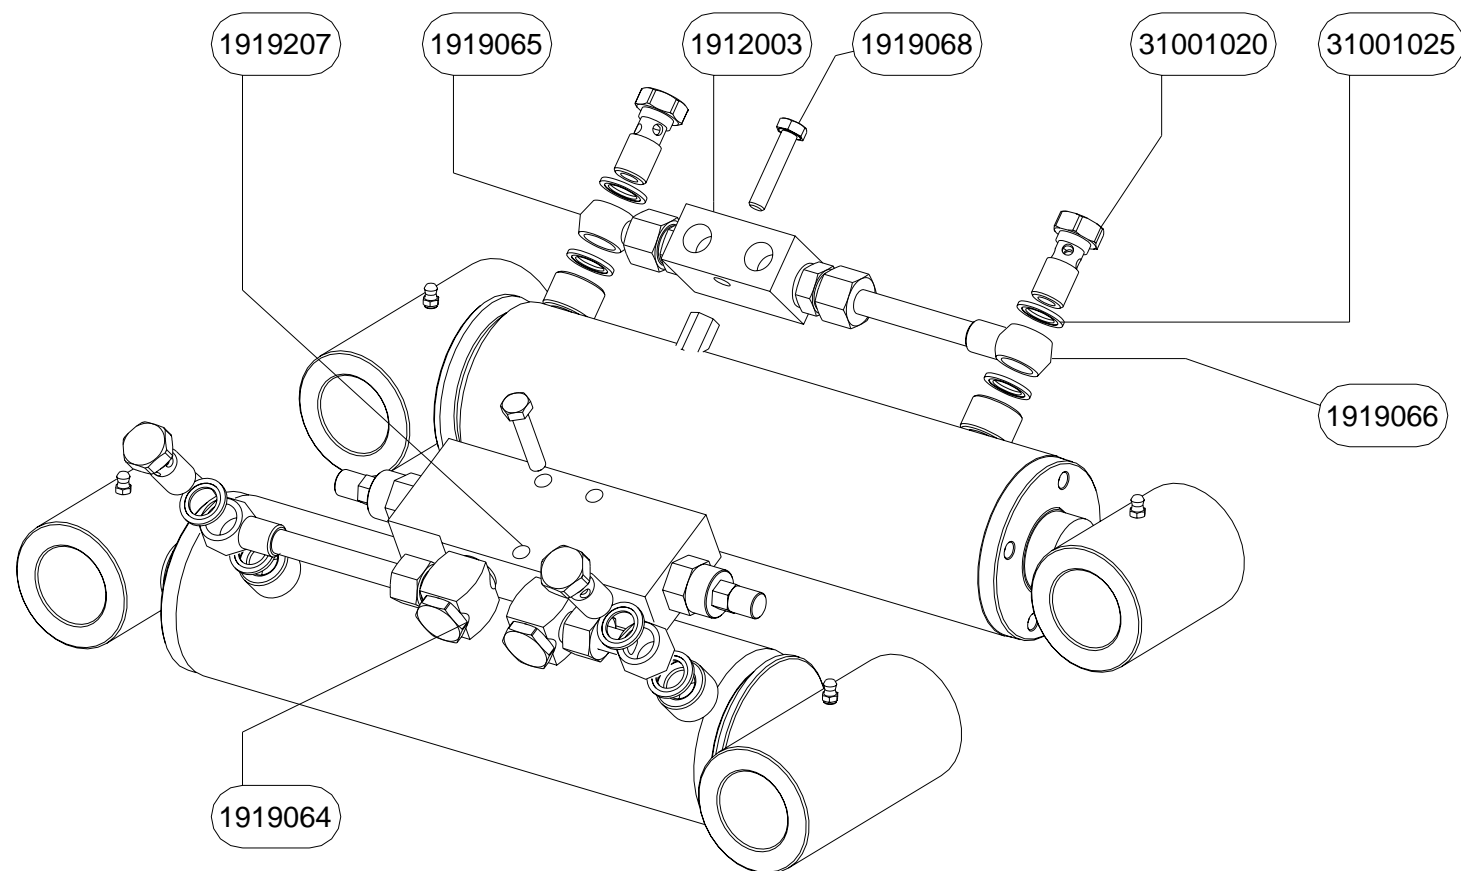

CILINDER BDV

1919007	CYLINDER
1919059	SEAL KIT
1919060	PISTON
1919061	PISTON ROD
1919062	CYLINDER CASING
1919063	HEAD BUSH
1919069	GREASE NIPPLE

BAKKER HYDRAULIC b.v.
 Nijverheidsweg 6 6662 NG Elst
 The Netherlands
 Tel: + 31-481-374757
 Fax: + 31-481-375280

CILINDER BDV

1912003	NON-RETURN VALVE
1919064	COUPLING
1919065	TUBE (SHORT)
1919066	TUBE (LONG)
1919068	BOLT
1919207	BRAKE VALVE
31001020	BOLT
31001025	SEAL